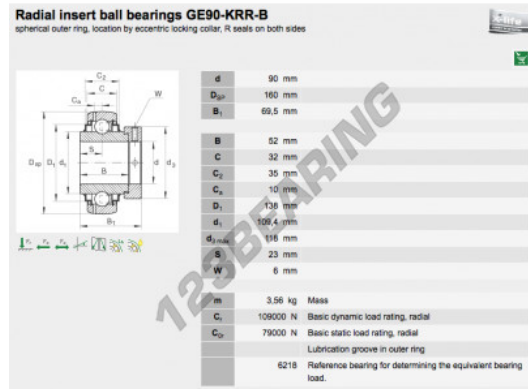

Housed bearing accessorie GE90-KRR-B-INA - GE90-KRR-B-INA

<https://www.123bearing.ie/bearing-housing/housed-bearing/accessories/ge90-krr-b-ina>

PRODUCT FEATURES

Brand	INA
N° Ean13	3663952308180
Inside diameter	90 mm
Outside diameter	160 mm
Thickness	69.5 mm
Weight	472 g
Packaging	1