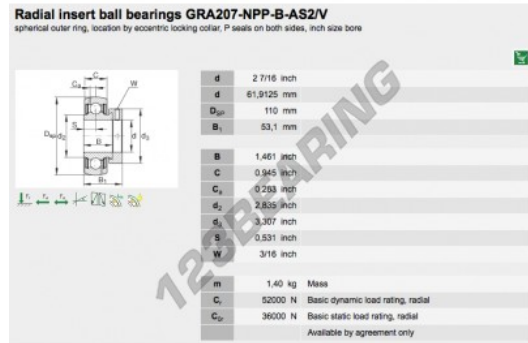

Housed bearing accessorie GRA207-NPP-B-AS2-V-INA - GRA207-NPP-B-AS2-V-INA

<https://www.123bearing.ie/bearing-housing/housed-bearing/accessories/gra207-npp-b-as2-v-ina>

PRODUCT FEATURES

Brand	INA
N° Ean13	3663952307473
Inside diameter	61.91 mm
Outside diameter	110 mm
Thickness	53.1 mm
Packaging	1