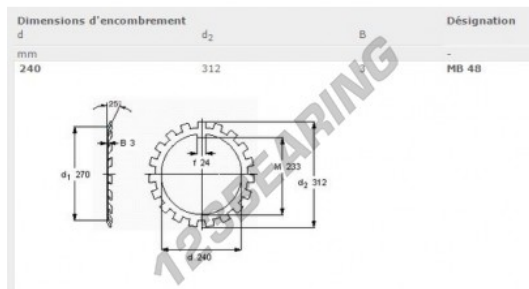

Lock washer MB48-SKF - MB48-SKF

<https://www.123bearing.ie/accessories/washer/lock-washer/mb48-skf>

PRODUCT FEATURES

Brand	SKF
N° Ean13	7316577001405
Inside diameter	240 mm
Outside diameter	312 mm
Thickness	3 mm
Packaging	1