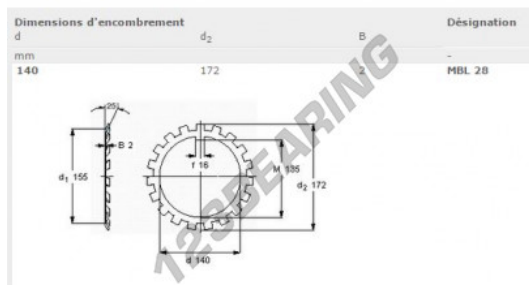

Lock washer MBL28-SKF - MBL28-SKF

<https://www.123bearing.ie/accessories/washer/lock-washer/mb128-skf>

PRODUCT FEATURES

Brand	SKF
N° Ean13	7316571081526
Inside diameter	140 mm
Outside diameter	172 mm
Thickness	2 mm
Packaging	1