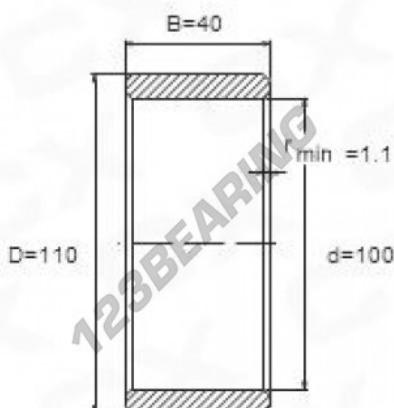

Inner ring IR100-110-40 - IR100-110-40

<https://www.123bearing.ie/bearing-housing/needle-roller-bearing/inner-ring/ir100-110-40>

PRODUCT FEATURES

Brand	GEN
Inside diameter	100 mm
Outside diameter	110 mm
Thickness	40 mm
Type	IR
Weight	517 g
Packaging	1