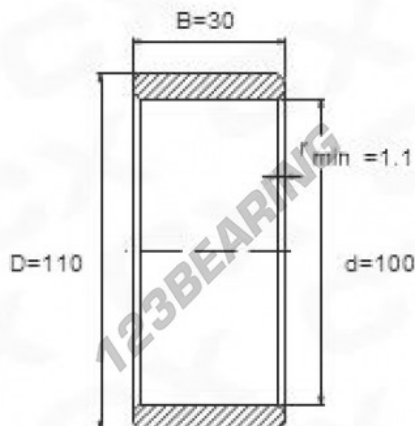

Inner ring IR100-110-30 - IR100-110-30

<https://www.123bearing.ie/bearing-housing/needle-roller-bearin/inner-ring/ir100-110-30>

PRODUCT FEATURES

Brand	GEN
Inside diameter	100 mm
Outside diameter	110 mm
Thickness	30 mm
Type	IR
Weight	375 g
Packaging	1