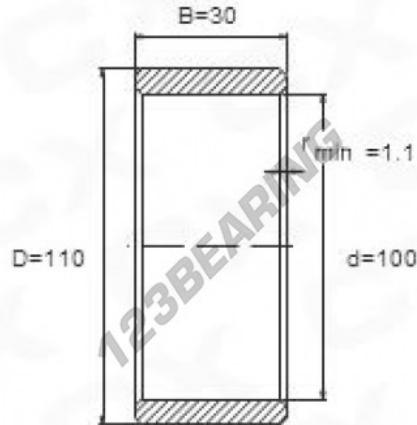

Inner ring IR100-110-30 - IR100-110-30

<https://www.123bearing.ie/bearing-housing/needle-roller-bearin/inner-ring/ir100-110-30>

PRODUCT FEATURES

Brand	GEN
Inside diameter	100 mm
Outside diameter	110 mm
Thickness	30 mm
Type	IR
Weight	375 g
Packaging	1