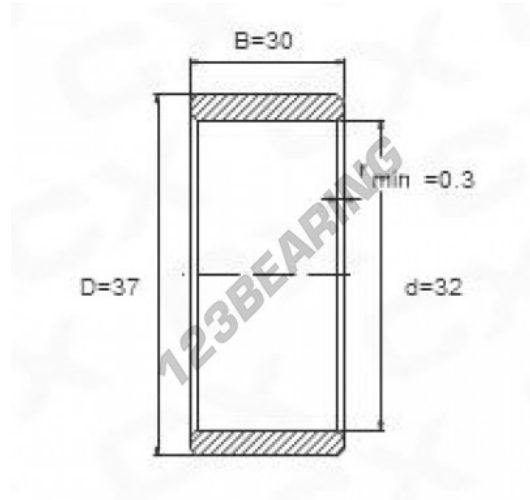

Inner ring IR32-37-30 - IR32-37-30

<https://www.123bearing.ie/bearing-housing/needle-roller-bearing/inner-ring/ir32-37-30>

PRODUCT FEATURES

Brand	GEN
Inside diameter	32 mm
Outside diameter	37 mm
Thickness	30 mm
Type	IR
Weight	62 g
Packaging	1