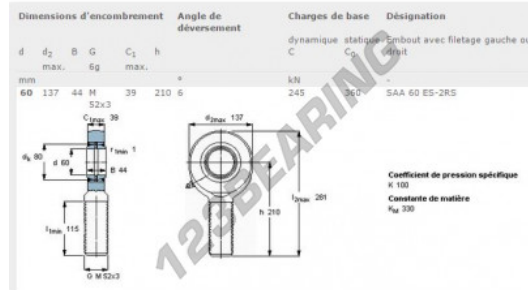

**SA Rod end**  
**SAA60-ES-2RS-SKF - SAA60-ES-2RS-SKF**  
<https://www.123bearing.ie/bearing-housing/rod-end/sa/saa60-es-2rs-skf>

**PRODUCT FEATURES**

Brand	SKF
N° Ean13	7316570450750
Inside diameter	60 mm
Inside diameter	2.362" inch
Outside diameter	137 mm
Outside diameter	5.394" inch
Thickness	44 mm
Thickness	1.732" inch
Type	SA
Packaging	1