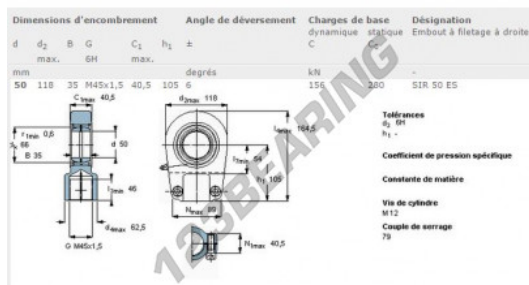

TAPR Rod end SIR50-ES-SKF - SIR50-ES-SKF

<https://www.123bearing.ie/bearing-housing/rod-end/tapr/sir50-es-skf>

PRODUCT FEATURES

Brand	SKF
N° Ean13	7316577003676
Inside diameter	50 mm
Inside diameter	1.969" inch
Outside diameter	118 mm
Outside diameter	4.646" inch
Thickness	35 mm
Thickness	1.378" inch
Type	TAPR
Weight	3690 g
Thread	Right-hand thread
Lubrication	with
Dynamic load	156 kN
Static load	280 kN
Packaging	1
Standard	No standard