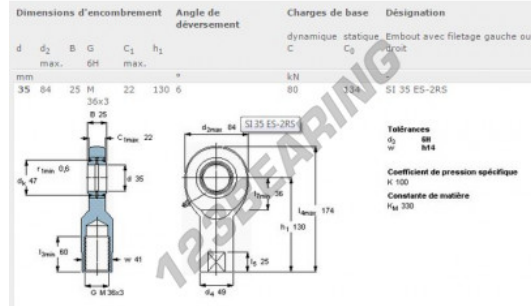

SI Rod end SI35-ES-2RS-SKF - SI35-ES-2RS-SKF

<https://www.123bearing.ie/bearing-housing/rod-end/si/si35-es-2rs-skf>

PRODUCT FEATURES

Brand	SKF
N° Ean13	7316570583403
Inside diameter	35 mm
Outside diameter	84 mm
Thickness	25 mm
Type	SI
Packaging	1