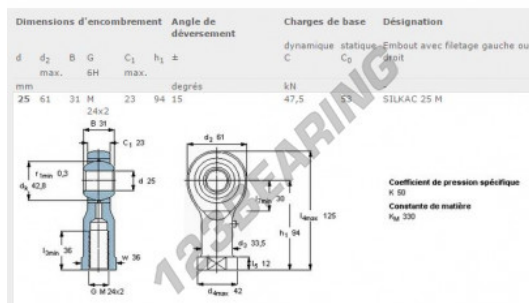

SI Rod end SILKAC25-M-SKF - SILKAC25-M-SKF

<https://www.123bearing.ie/bearing-housing/rod-end/si/silkac25-m-skf>

PRODUCT FEATURES

Brand	SKF
N° Ean13	7316577291622
Inside diameter	25 mm
Outside diameter	61 mm
Thickness	31 mm
Type	SI
Packaging	1