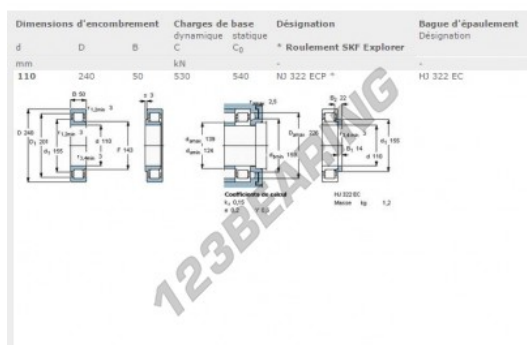

## Roller bearing NJ322-ECP-SKF - NJ322-ECP-SKF

<https://www.123bearing.ie/bearing-housing/roller-bearing/roller/nj322-ecp-skf>

### PRODUCT FEATURES

Brand	SKF
N° Ean13	7316570684353
Inside diameter	110 mm
Outside diameter	240 mm
Thickness	50 mm
Weight	10300 g
Packaging	1
Standard	No standard

[contact@123bearing.ie](mailto:contact@123bearing.ie)