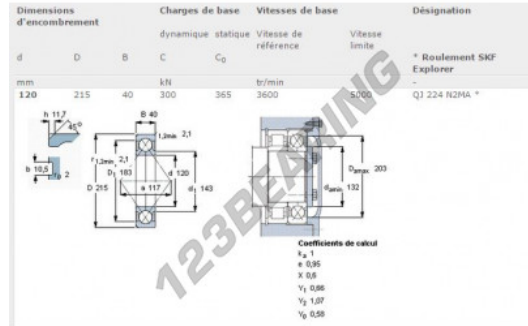

## Deep groove ball bearing single row QJ224-N2MA-SKF - QJ224-N2MA-SKF

<https://www.123bearing.ie/bearing-housing/deep-groove-bearing/single-row/qj224-n2ma-skf>

### PRODUCT FEATURES

Brand	SKF
N° Ean13	7316577108661
Inside diameter	120 mm
Inside diameter	4.724" inch
Sealing	Non-tight
Cage	Machined metal
Contact angle	35 °
Outside diameter	215 mm
Outside diameter	8.465" inch
Thickness	40 mm
Thickness	1.575" inch
Limiting speed	5000 rpm
Dynamic load	300 kN
Static load	365 kN
Packaging	1