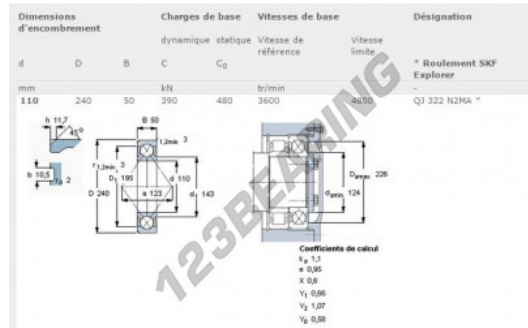

## Deep groove ball bearing single row QJ322-N2MA-SKF - QJ322-N2MA-SKF

<https://www.123bearing.ie/bearing-housing/deep-groove-bearing/single-row/qj322-n2ma-skf>

### PRODUCT FEATURES

Brand	SKF
N° Ean13	7316577109705
Inside diameter	110 mm
Sealing	Non-tight
Cage	Machined metal
Contact angle	35 °
Outside diameter	240 mm
Thickness	50 mm
Limiting speed	4800 rpm
Dynamic load	390 kN
Static load	480 kN
Packaging	1