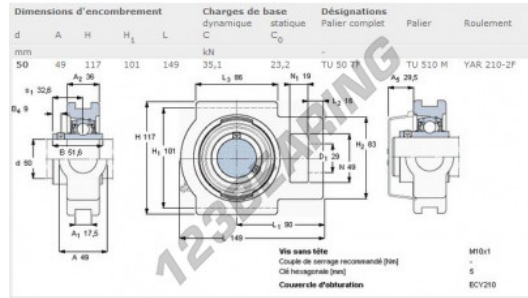

Housed bearing 1 bolt TU50-TF-SKF - TU50-TF-SKF

<https://www.123bearing.ie/bearing-housing/housed-bearing/cast-iron-housed-bearing-1/tu50-tf-skf>

PRODUCT FEATURES

Brand	SKF
N° Ean13	7316577032355
Shaft diameter	50 mm
No. of fasteners	1
Tightening	Set screw
Material	cast iron
Packaging	1