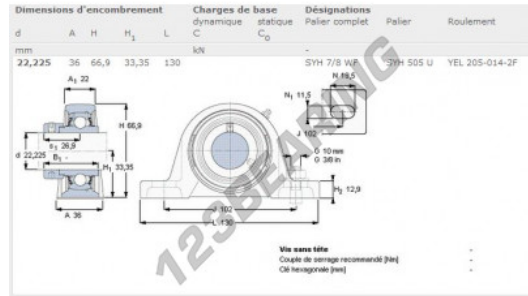

Housed bearing 2 bolts SYH7-8-WF-SKF - SYH7-8-WF-SKF

<https://www.123bearing.ie/bearing-housing/housed-bearing/cast-iron-housed-bearing-2/syh7-8-wf-skf>

PRODUCT FEATURES

Brand	SKF
N° Ean13	3663952229089
Shaft diameter	22.23 mm
No. of fasteners	2
Tightening	Eccentric locking ring
Mounting center distance	102 mm
Material	cast iron
Packaging	1