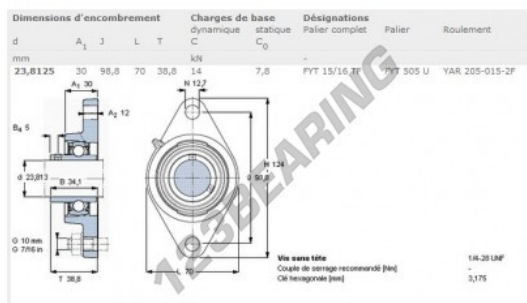

## Housed bearing 2 bolts FYT15-16-TF-SKF - FYT15-16-TF-SKF

<https://www.123bearing.ie/bearing-housing/housed-bearing/cast-iron-housed-bearing-2/fyt15-16-tf-skf>

### PRODUCT FEATURES

Brand	SKF
N° Ean13	3663952228525
Shaft diameter	23.81 mm
No. of fasteners	2
Tightening	set screw
Mounting center distance	98.8 mm
Material	cast iron
Packaging	1

[contact@123bearing.ie](mailto:contact@123bearing.ie)