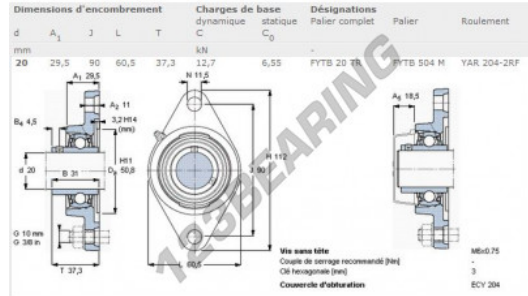

Housed bearing 2 bolts FYTB20-TR-SKF - FYTB20-TR-SKF

<https://www.123bearing.ie/bearing-housing/housed-bearing/cast-iron-housed-bearing-2/fytb20-tr-skf>

PRODUCT FEATURES

Brand	SKF
N° Ean13	7316571175270
Shaft diameter	20 mm
No. of fasteners	2
Tightening	set screw
Mounting center distance	90 mm
Material	cast iron
Packaging	1