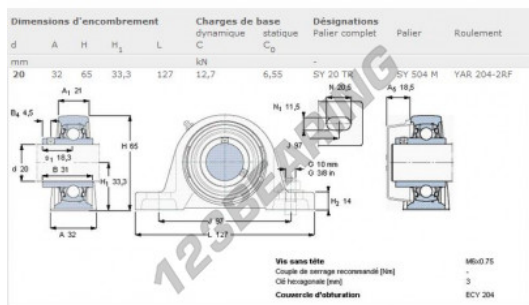

Housed bearing 2 bolts SY20-TR-SKF - SY20-TR-SKF

<https://www.123bearing.ie/bearing-housing/housed-bearing/cast-iron-housed-bearing-2/sy20-tr-skf>

PRODUCT FEATURES

Brand	SKF
N° Ean13	7316570505559
Shaft diameter	20 mm
Shaft diameter	0.787" inch
No. of fasteners	2
Tightening	set screw
Mounting center distance	97 mm
Mounting center distance	3.819" inch
Material	cast iron
Weight	603 g
Packaging	1