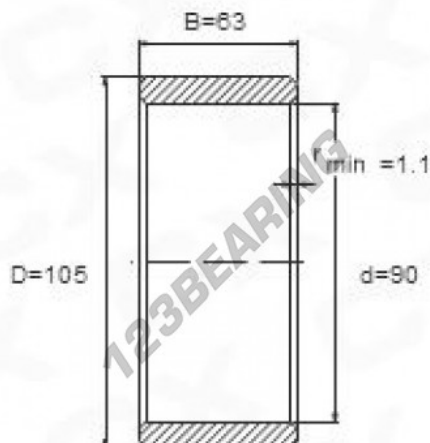

## Inner ring IR90-105-63 - IR90-105-63

<https://www.123bearing.ie/bearing-housing/needle-roller-bearing/inner-ring/ir90-105-63>

### PRODUCT FEATURES

Brand	GEN
Inside diameter	90 mm
Outside diameter	105 mm
Thickness	63 mm
Type	IR
Weight	1300 g
Packaging	1

[contact@123bearing.ie](mailto:contact@123bearing.ie)

+33 359 36 04 90

CRT4 de Lesquin 60 Rue Du Haut De Sainghin 59273 Fretin FRANCE