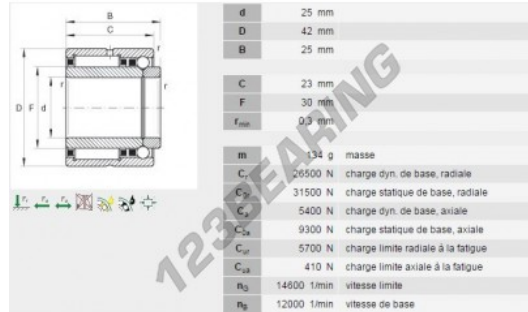

Needle roller bearing NKIB5905-INA - NKIB5905-INA

<https://www.123bearing.ie/bearing-housing/needle-roller-bearing/needle/nkib5905-ina>

PRODUCT FEATURES

Brand	INA
N° Ean13	4012802736144
Inside diameter	25 mm
Outside diameter	42 mm
Thickness	25 mm
Limiting speed	14600 rpm
Weight	125.41 g
Dynamic load	26.5 kN
Static load	31.5 kN
Packaging	1
Standard	No standard