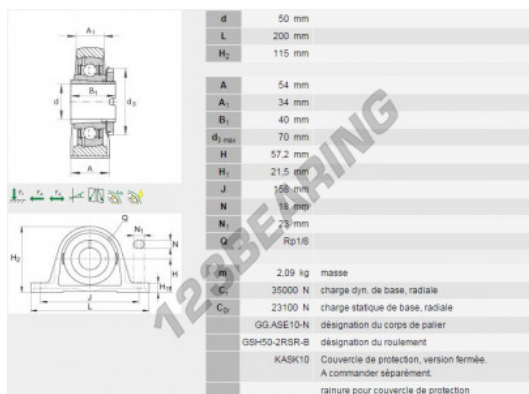

Housed bearing 2 bolts RASEA50-N-INA - RASEA50-N-INA

<https://www.123bearing.ie/bearing-housing/housed-bearing/cast-iron-housed-bearing-2/rasea50-n-ina>

PRODUCT FEATURES

Brand	INA
N° Ean13	3663952219745
Shaft diameter	50 mm
No. of fasteners	2
Tightening	Clamping sleeve
Mounting center distance	158 mm
Material	cast iron
Packaging	1