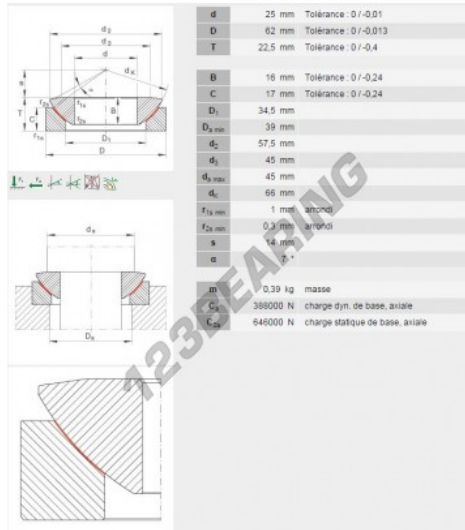

Housed bearing accessorie GE25-AW-INA - GE25-AW-INA

<https://www.123bearing.ie/bearing-housing/housed-bearing/accessories/ge25-aw-ina>

PRODUCT FEATURES

Brand	INA
N° Ean13	3663952216706
Inside diameter	25 mm
Outside diameter	62 mm
Thickness	22.5 mm
Packaging	1