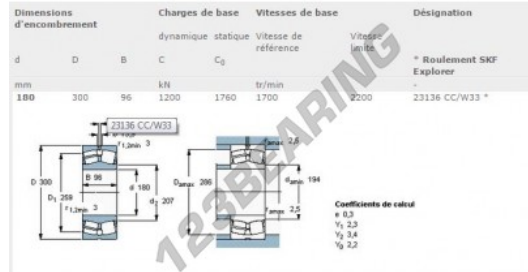

## Spherical roller bearing 23136-CC-W33-SKF - 23136-CC-W33-SKF

<https://www.123bearing.ie/bearing-housing/roller-bearing/spherical/23136-cc-w33-skf>

### PRODUCT FEATURES

Brand	SKF
N° Ean13	7316576602733
Inside diameter	180 mm
Outside diameter	300 mm
Thickness	96 mm
Limiting speed	2200 rpm
Weight	27500 g
Dynamic load	1263 kN
Static load	1760 kN
Packaging	1
Standard	No standard