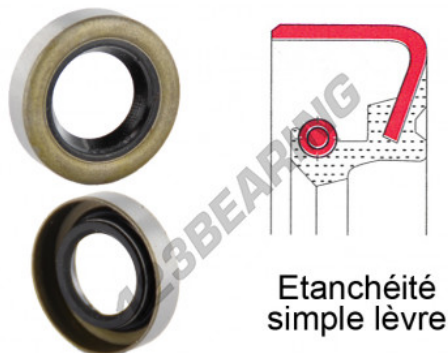

## Rotary shaft seal BB-270X300X15-NBR - BB-270X300X15-NBR

<https://www.123bearing.ie/seals/seal/rotary-shaft-seal/bb-270x300x15-nbr>

### PRODUCT FEATURES

Brand	GEN
Inside diameter	270 mm
Outside diameter	300 mm
Thickness	15 mm
Material	NBR
Type	BB
Weight	332 g
Packaging	1

[contact@123bearing.ie](mailto:contact@123bearing.ie)

+33 359 36 04 90