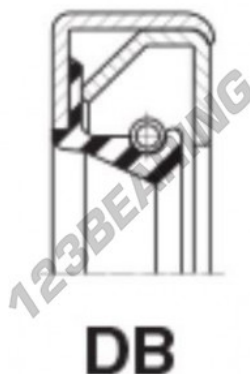

**Rotary shaft seal**  
**DB-150X180X15-FPM - DB-150X180X15-FPM**

<https://www.123bearing.ie/seals/seal/rotary-shaft-seal/db-150x180x15-fpm>

**PRODUCT FEATURES**

Brand	GEN
Inside diameter	150 mm
Outside diameter	180 mm
Thickness	15 mm
Material	FPM
Type	DB
Packaging	1