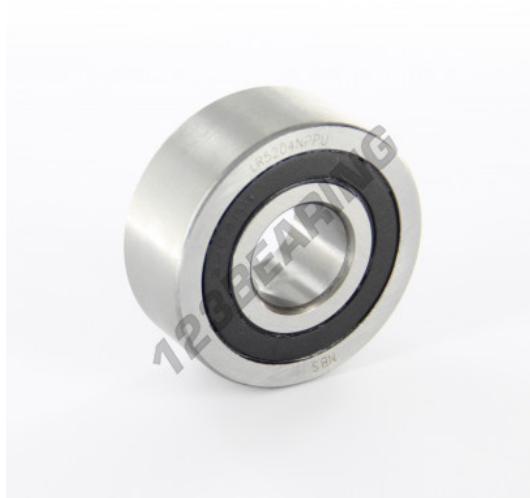

Track roller LR5204-NPPU - LR5204-NPPU

<https://www.123bearing.ie/bearing-housing/deep-groove-bearing/track-roller/lr5204-nppu>

PRODUCT FEATURES

Brand	GEN
Inside diameter	20 mm
Outside diameter	52 mm
Thickness	20.6 mm
Weight	210 g
Packaging	1