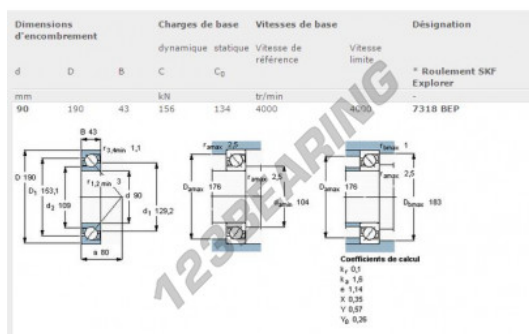

Deep groove ball bearing single row 7318-BEP-SKF - 7318-BEP-SKF

<https://www.123bearing.ie/bearing-housing/deep-groove-bearing/single-row/7318-bep-skf>

PRODUCT FEATURES

Brand	SKF
N° Ean13	7316577151216
Inside diameter	90 mm
Sealing	Non-tight
Cage	Non-metallic
Contact angle	40 °
Outside diameter	190 mm
Thickness	43 mm
Limiting speed	4000 rpm
Weight	5200 g
Dynamic load	156 kN
Static load	134 kN
Packaging	1