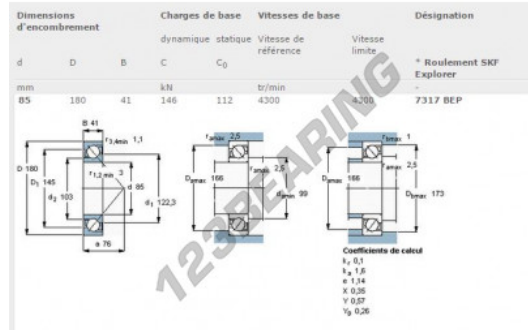

Deep groove ball bearing single row 7317-BEP-SKF - 7317-BEP-SKF

<https://www.123bearing.ie/bearing-housing/deep-groove-bearing/single-row/7317-bep-skf>

PRODUCT FEATURES

Brand	SKF
N° Ean13	7316577151155
Inside diameter	85 mm
Sealing	Non-tight
Cage	Non-metallic
Contact angle	40 °
Outside diameter	180 mm
Thickness	41 mm
Limiting speed	4300 rpm
Weight	4260 g
Dynamic load	146 kN
Static load	122 kN
Packaging	1