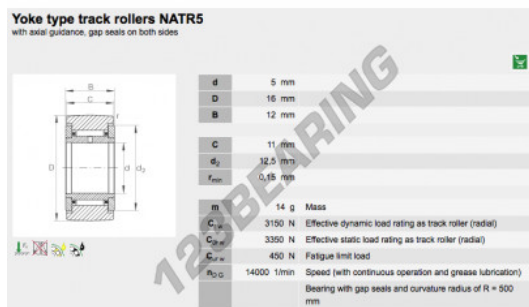

Yoke type track roller NATR5-PPA-INA - NATR5-PPA-INA

<https://www.123bearing.ie/bearing-housing/roller-bearing/yoke-track-roller/natr5-ppa-ina>

PRODUCT FEATURES

Brand	INA
N° Ean13	3663952194240
Inside diameter	5 mm
Outside diameter	16 mm
Thickness	11 mm
Packaging	1