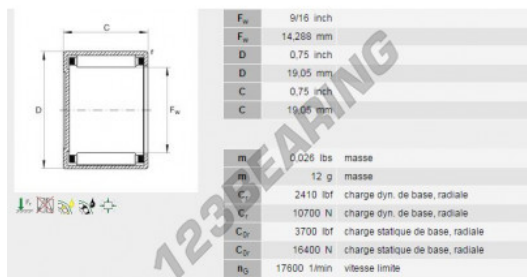

Drawn cup roller bearing BCE912-INA - BCE912-INA

<https://www.123bearing.ie/bearing-housing/needle-roller-bearing/drawn-cup/bce912-ina>

PRODUCT FEATURES

Brand	INA
N° Ean13	3663952172132
Inside diameter	14.29 mm
Outside diameter	19.05 mm
Thickness	19.05 mm
Packaging	1