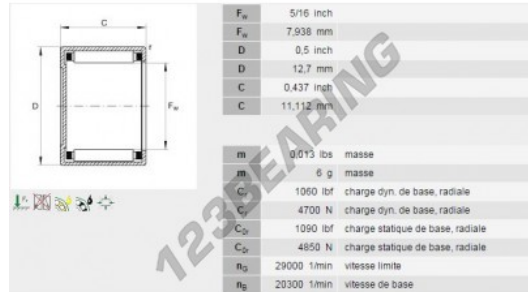

Drawn cup roller bearing BCE57-INA - BCE57-INA

<https://www.123bearing.ie/bearing-housing/needle-roller-bearing/drawn-cup/bce57-ina>

PRODUCT FEATURES

Brand	INA
N° Ean13	3663952172002
Inside diameter	7.94 mm
Outside diameter	12.7 mm
Thickness	11.13 mm
Packaging	1