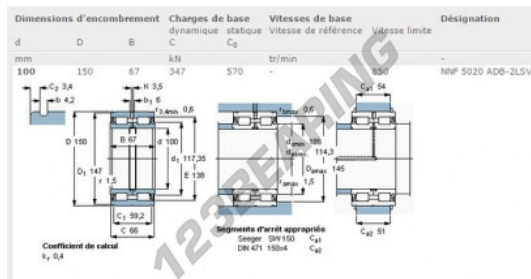

Roller bearing NNF5020-ADB-2LSV-SKF - NNF5020-ADB-2LSV-SKF

<https://www.123bearing.ie/bearing-housing/roller-bearing/roller/nnf5020-adb-2lsv-skf>

PRODUCT FEATURES

Brand	SKF
N° Ean13	3663952162089
Inside diameter	100 mm
Outside diameter	150 mm
Thickness	67 mm
Packaging	1