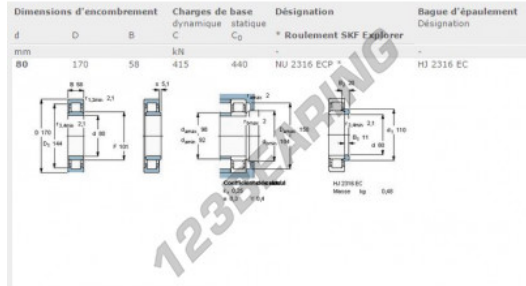

Roller bearing NU2316-ECP-SKF - NU2316-ECP-SKF

<https://www.123bearing.ie/bearing-housing/roller-bearing/roller/nu2316-ecp-skf>

PRODUCT FEATURES

Brand	SKF
N° Ean13	7316577029638
Inside diameter	80 mm
Outside diameter	170 mm
Thickness	58 mm
Weight	5832 g
Packaging	1