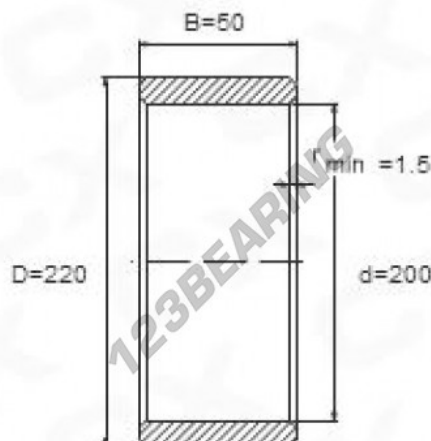

## Inner ring IR200-220-50 - IR200-220-50

<https://www.123bearing.ie/bearing-housing/needle-roller-bearing/inner-ring/ir200-220-50>

### PRODUCT FEATURES

Brand	GEN
Inside diameter	200 mm
Outside diameter	220 mm
Thickness	50 mm
Type	IR
Weight	2050 g
Packaging	1
Standard	No standard

[contact@123bearing.ie](mailto:contact@123bearing.ie)