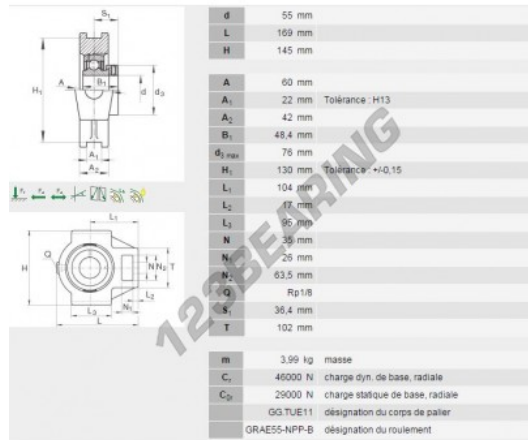

Housed bearing 1 bolt PTUE55-INA - PTUE55-INA

<https://www.123bearing.ie/bearing-housing/housed-bearing/cast-iron-housed-bearing-1/ptue55-ina>

PRODUCT FEATURES

Brand	INA
N° Ean13	3663952143651
Shaft diameter	55 mm
No. of fasteners	1
Tightening	Eccentric locking ring
Material	cast iron
Packaging	1