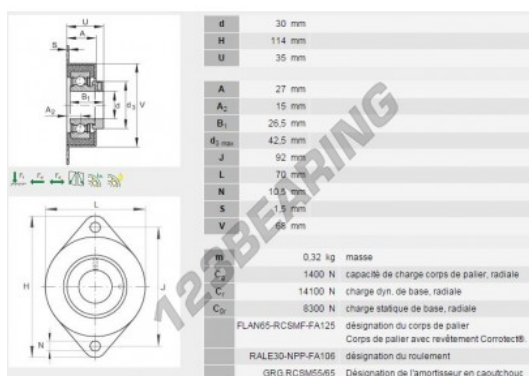

## Housed bearing 2 bolts RCSMF30-INA - RCSMF30-INA

<https://www.123bearing.ie/bearing-housing/housed-bearing/cast-iron-housed-bearing-2/rcsmf30-ina>

### PRODUCT FEATURES

Brand	INA
N° Ean13	4012802793901
Shaft diameter	30 mm
Shaft diameter	1.181" inch
No. of fasteners	2
Tightening	Eccentric locking ring
Mounting center distance	92 mm
Mounting center distance	3.622" inch
Material	TOLE
Weight	335 g
Dynamic load	13200 kN
Static load	8300 kN
Packaging	1