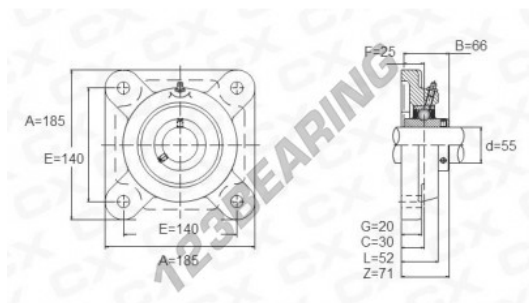

Housed bearing 4 bolts UCF310 - UCF310

<https://www.123bearing.ie/bearing-housing/housed-bearing/cast-iron-housed-bearing-4/ucf310>

PRODUCT FEATURES

Brand	GEN
Shaft diameter	50 mm
No. of fasteners	4
Tightening	set screw
Mounting center distance	132 mm
Material	cast iron
Weight	4690 g
Dynamic load	59000 kN
Static load	36600 kN
Packaging	-
Standard	No standard