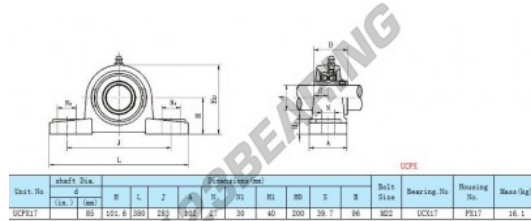

Housed bearing 2 bolts UCPX17 - UCPX17

<https://www.123bearing.ie/bearing-housing/housed-bearing/cast-iron-housed-bearing-2/ucpx17>

PRODUCT FEATURES

Brand	GEN
Shaft diameter	85 mm
No. of fasteners	2
Tightening	set screw
Mounting center distance	283 mm
Material	cast iron
Dynamic load	91500 kN
Static load	68000 kN
Packaging	1