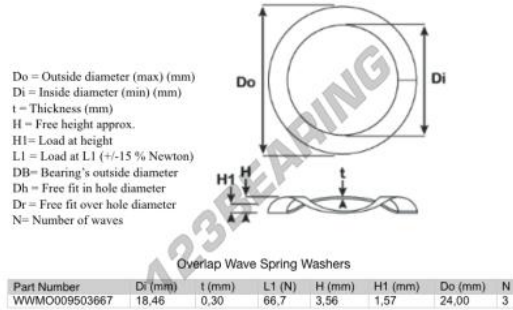

Overlap wave spring washer OWSW-24-18.460-0.300-3 - OWSW-24-18.460-0.300-3

<https://www.123bearing.ie/accessories/washer/overlap-wave-spring-washer/owsw-24-18.460-0.300-3>

PRODUCT FEATURES

Brand	GEN
Inside diameter	18.46 mm
Weight	1 g
Thickness	0.3 mm
Material	STEEL
Packaging	-
Load at L1	66.7 N
Approximate headroom	3.56 mm
Load height	1.57
Outside diameter (max)	24 mm
Number of waves	3
Standard	No standard