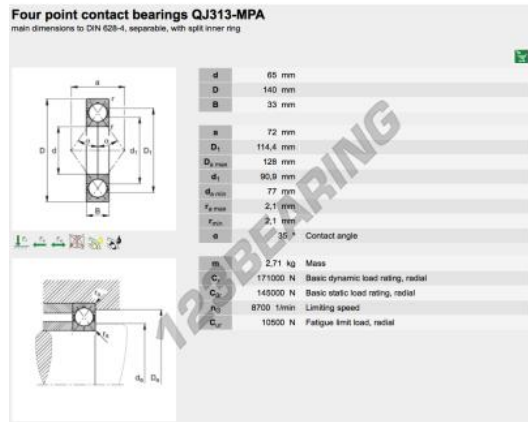

## Deep groove ball bearing single row QJ313-XL-MPA-FAG - QJ313-XL-MPA-FAG

<https://www.123bearing.ie/bearing-housing/deep-groove-bearing/single-row/qj313-xl-mpa-fag>

### PRODUCT FEATURES

Brand	FAG
N° Ean13	4012801237864
Inside diameter	65 mm
Outside diameter	140 mm
Thickness	33 mm
Limiting speed	9600 rpm
Weight	2590 g
Dynamic load	171 kN
Static load	145 kN
Packaging	1