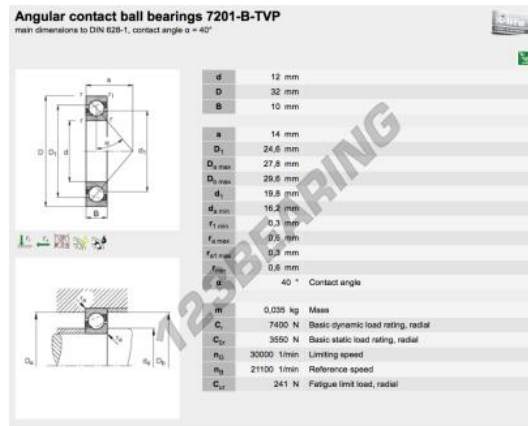

## Deep groove ball bearing single row 7201-B-XL-TVP-FAG - 7201-B-XL-TVP-FAG

<https://www.123bearing.ie/bearing-housing/deep-groove-bearing/single-row/7201-b-xl-tvp-fag>

### PRODUCT FEATURES

Brand	FAG
N° Ean13	4054372871641
Inside diameter	12 mm
Outside diameter	32 mm
Thickness	10 mm
Limiting speed	33000 rpm
Weight	38 g
Dynamic load	7.9 kN
Static load	3.55 kN
Packaging	1