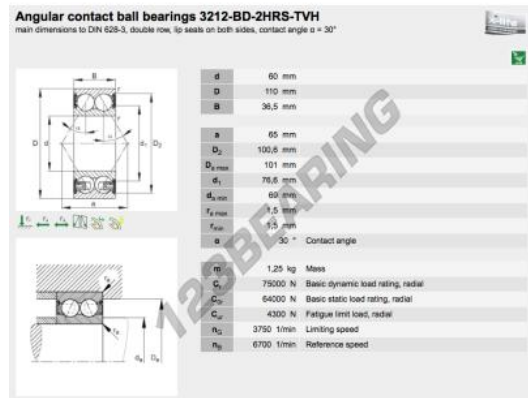

Deep groove ball bearing single row 3212-BD-XL-2HRS-TVH-FAG - 0637295200000

<https://www.123bearing.ie/bearing-housing/deep-groove-bearing/single-row/0637295200000>

PRODUCT FEATURES

Brand	FAG
N° Ean13	4012802910902
Inside diameter	60 mm
Outside diameter	110 mm
Thickness	36.5 mm
Limiting speed	4750 rpm
Weight	1300 g
Dynamic load	75 kN
Static load	64 kN
Packaging	1