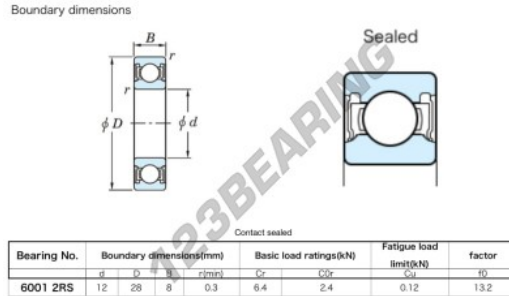

Deep groove ball bearing single row 6001-2RS-CM-FG-KOYO - 6001-2RS-CM-FG-KOYO

<https://www.123bearing.ie/bearing-housing/deep-groove-bearing/single-row/6001-2rs-cm-fg-koYO>

PRODUCT FEATURES

Brand	JTEKT
N° Ean13	4549250140631
Inside diameter	12 mm
Sealing	Seal on both sides
Outside diameter	28 mm
Thickness	8 mm
Weight	20 g
Dynamic load	6.4 kN
Static load	2.4 kN
Packaging	1