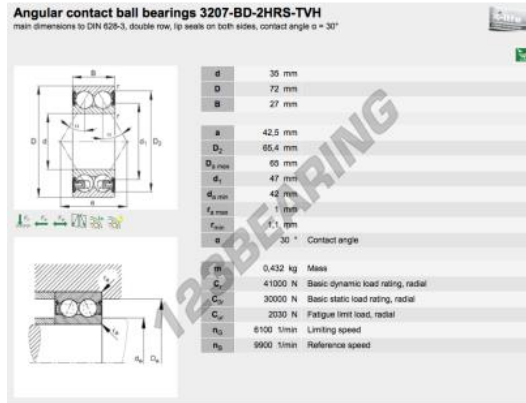

Deep groove ball bearing single row 3207-BD-XL-2HRS-TVH-FAG - 3207-BD-XL-2HRS-TVH-FAG

<https://www.123bearing.ie/bearing-housing/deep-groove-bearing/single-row/3207-bd-xl-2hrs-tvh-fag>

PRODUCT FEATURES

Brand	FAG
N° Ean13	4012802477535
Inside diameter	35 mm
Outside diameter	72 mm
Thickness	27 mm
Weight	451 g
Packaging	1