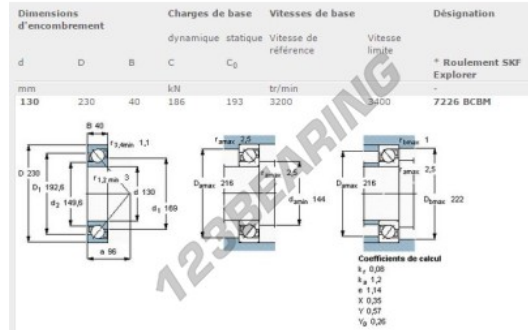

## Deep groove ball bearing single row 7226-BCBM-SKF - 7226-BCBM-SKF

<https://www.123bearing.ie/bearing-housing/deep-groove-bearing/single-row/7226-bcbm-skf>

### PRODUCT FEATURES

Brand	SKF
N° Ean13	7316577745095
Inside diameter	130 mm
Sealing	Non-tight
Cage	Machined metal
Contact angle	40 °
Outside diameter	230 mm
Thickness	40 mm
Limiting speed	3800 rpm
Weight	6760 g
Dynamic load	186 kN
Static load	193 kN
Packaging	1