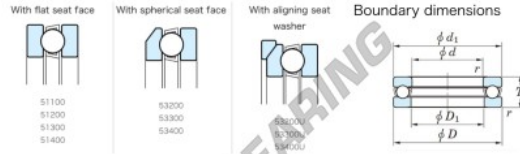

## Thrust ball bearing 53324U-JTEKT - 53324U-JTEKT

<https://www.123bearing.ie/bearing-housing/deep-groove-bearing/thrust/53324u-jtekt>

Thrust Ball Bearings - Single Direction

Bearing No.	Boundary dimensions (mm)				Basic load ratings (kN)		Fatigue load limit (kN)	Limiting speed (min-1) (single dir.)
	d	D	T	α	C <sub>0</sub>	C		
53324U	120	210	80	2.1	389	869	35.5	710

### PRODUCT FEATURES

Brand	JTEKT
N° Ean13	3616060804211
Inside diameter	120 mm
Outside diameter	210 mm
Thickness	80 mm
Limiting speed	710 rpm
Dynamic load	389 kN
Static load	869 kN
Packaging	1

[contact@123bearing.ie](mailto:contact@123bearing.ie)