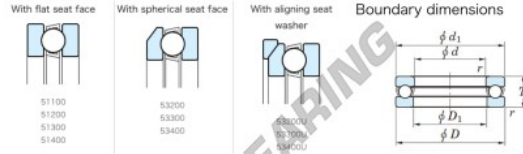

Thrust ball bearing 53320U-JTEKT - 53320U-JTEKT

<https://www.123bearing.ie/bearing-housing/deep-groove-bearing/thrust/53320u-jtekt>

*All Ball Bearings - Single Direction

Bearing No.	Boundary dimensions (mm)				Basic load ratings (kN)		Fatigue load	Limiting
	d	D	T	r	C ₀	C	lim (kN)	speed (min-1)
53320U	100	170	64	1.5	296	990	23.2	940

PRODUCT FEATURES

Brand	JTEKT
N° Ean13	3616060804167
Inside diameter	100 mm
Outside diameter	170 mm
Thickness	64 mm
Limiting speed	940 rpm
Dynamic load	296 kN
Static load	595 kN
Packaging	1

contact@123bearing.ie