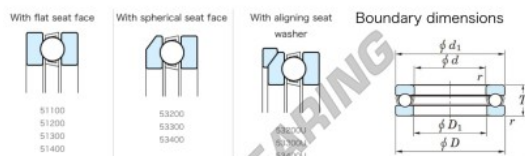

Thrust ball bearing 53417U-JTEKT - 53417U-JTEKT

<https://www.123bearing.ie/bearing-housing/deep-groove-bearing/thrust/53417u-jtekt>

Thrust Ball Bearings - Single Direction

Bearing No.	Boundary dimensions (mm)				Basic load ratings (kN)		Fatigue load	Limiting speed (min-1)
	d	D	T	rmax	C ₀	C	C ₁₀ (min-1)	
53417U	85	180	83	2.1	384	753	29.3	780

PRODUCT FEATURES

Brand	JTEKT
N° Ean13	3616060804112
Inside diameter	85 mm
Outside diameter	180 mm
Thickness	83 mm
Limiting speed	780 rpm
Dynamic load	384 kN
Static load	753 kN
Packaging	1

contact@123bearing.ie