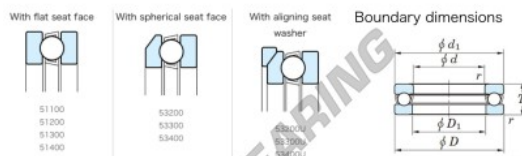

Thrust ball bearing 53413U-JTEKT - 53413U-JTEKT

<https://www.123bearing.ie/bearing-housing/deep-groove-bearing/thrust/53413u-jtekt>

Thrust Ball Bearings - Single Direction

Bearing No.	Boundary dimensions (mm)				Basic load ratings (kN)		Fatigue load		Limiting
	d	D	T	Thrust	C ₀	C _{0r}	C ₁₀	Speed (min-1)	
53413U	65	140	65	2	290	493	22	1000	

PRODUCT FEATURES

Brand	JTEKT
N° Ean13	3616060803993
Inside diameter	65 mm
Outside diameter	140 mm
Thickness	65 mm
Limiting speed	1000 rpm
Dynamic load	290 kN
Static load	493 kN
Packaging	1

contact@123bearing.ie